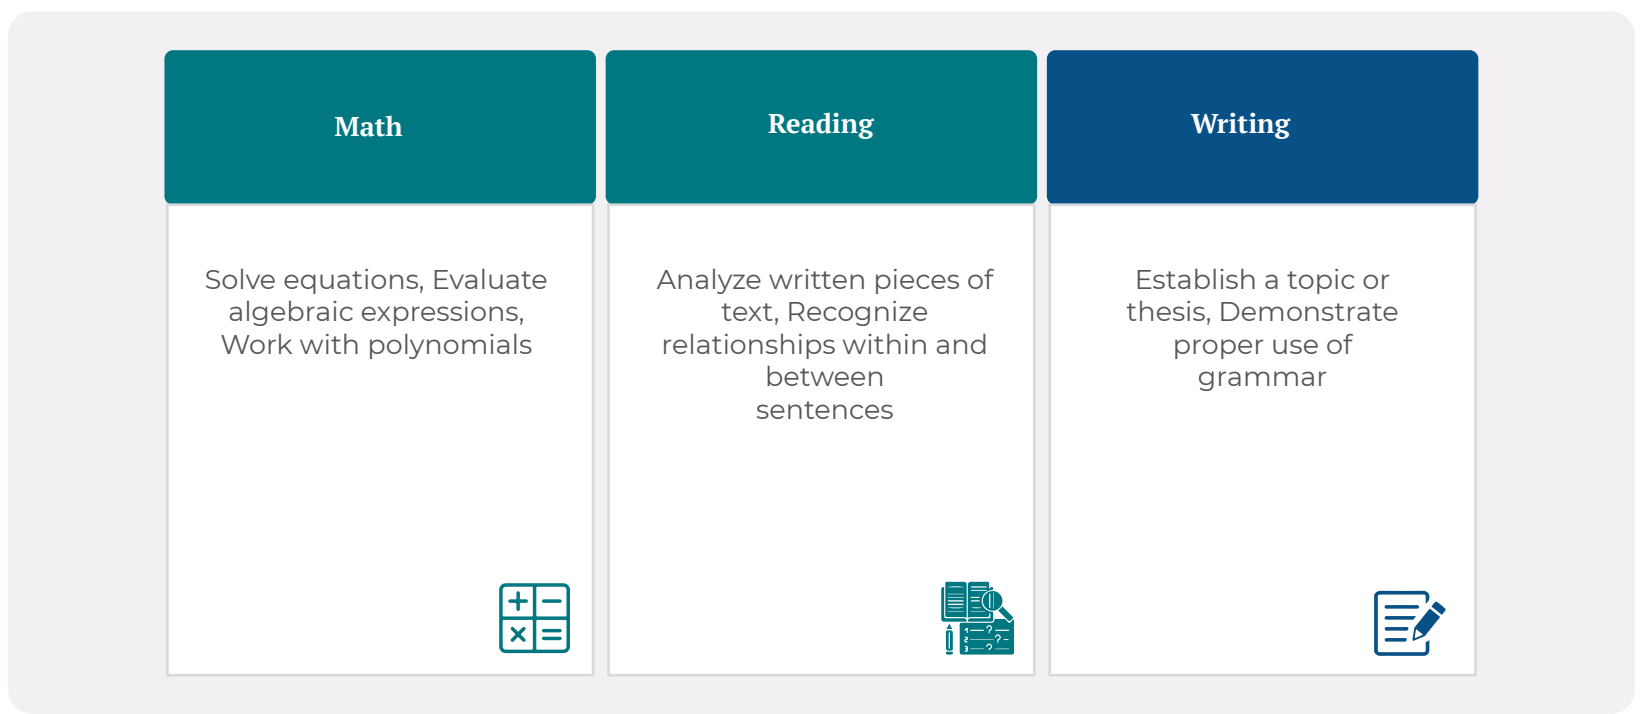

3 PERT Test Sections

There is no pass/fail score for this test, although students need a 103-114 in the different sections to be eligible for standard college-level classes.

PERT Fast Facts (tl;dr)

PERT Test Tips