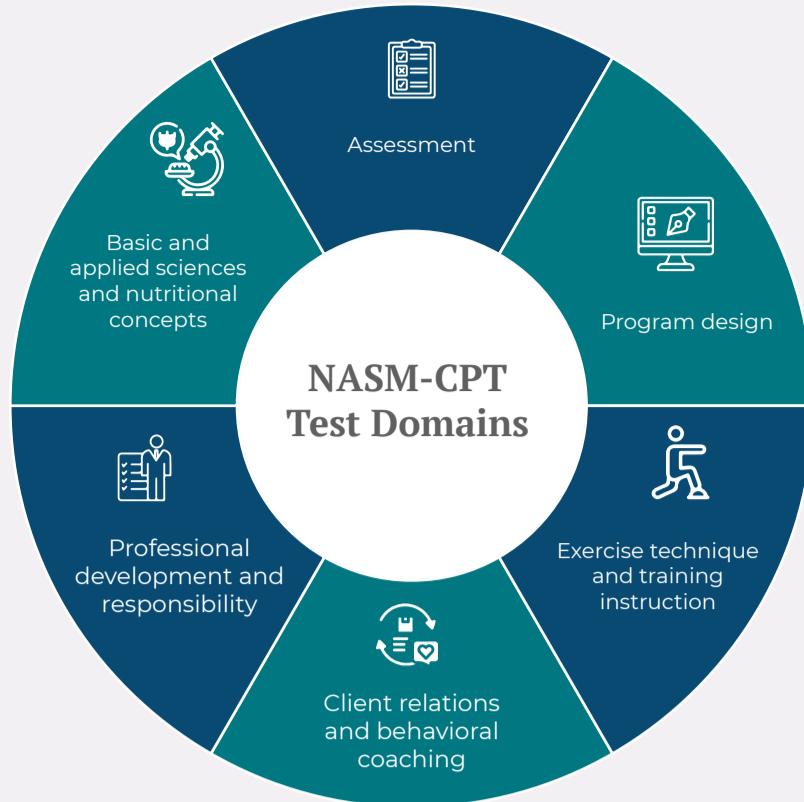

6 NASM-CPT Test Domains

“ You must score a scaled score of 70 to pass the exam. To pass the test, you will need to display mastery of personal training based on the NASM course. ”

Preparation Strategies

NASM-CPT Fast Facts (tl;dr)

NASM-CPT Test Tips

NASM-CPT Test Administration