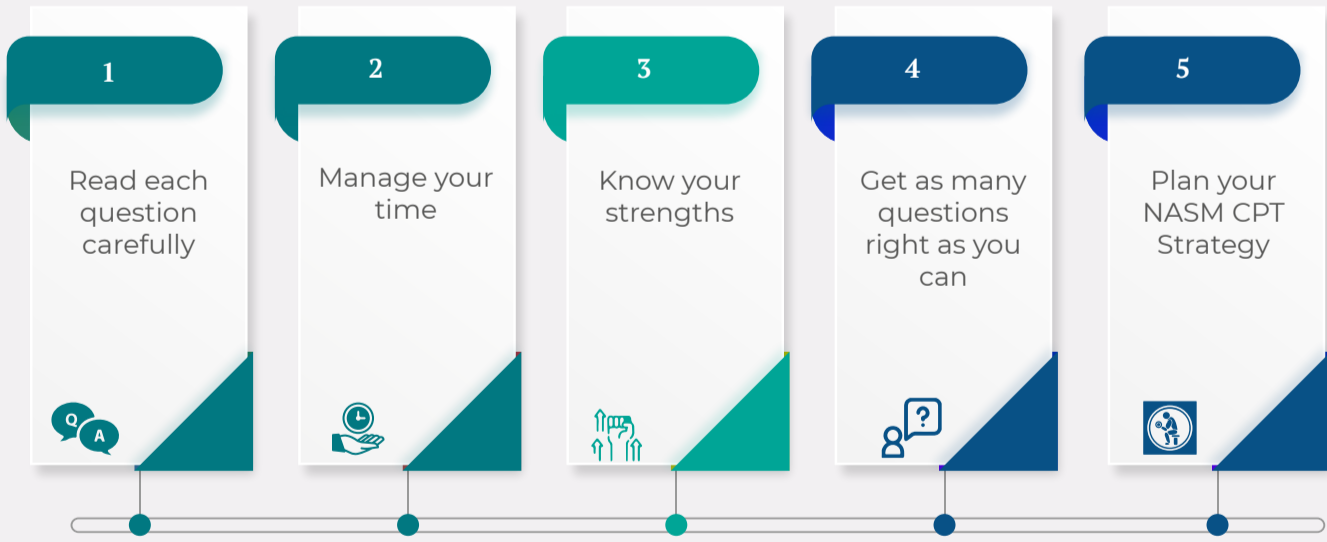

NASM-CPT Test Tips