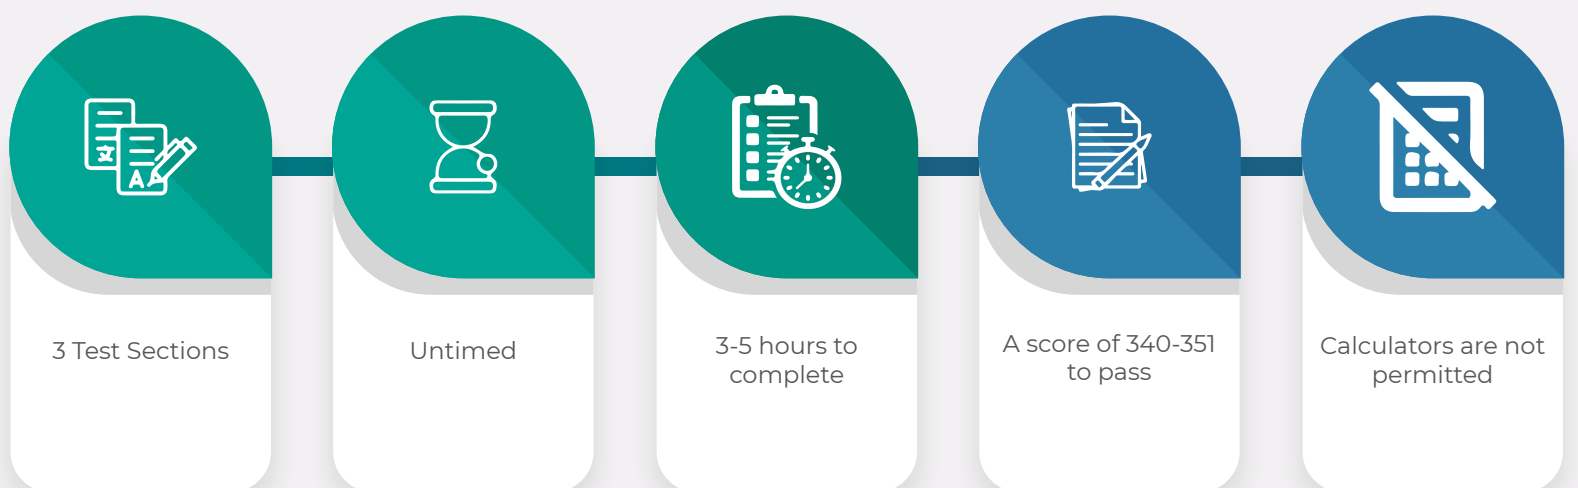

“

The TSI Test consists of three sections: (1) math, (2) reading, and (3) writing. Passing scores in the three sections range from 340-351, which will allow you to register for college-level classes

”

“

While the TSI assessment is not timed, typically it requires an average of three to five hours to complete all three sections of the test.

”

TSI Test Fast Facts (tl;dr)