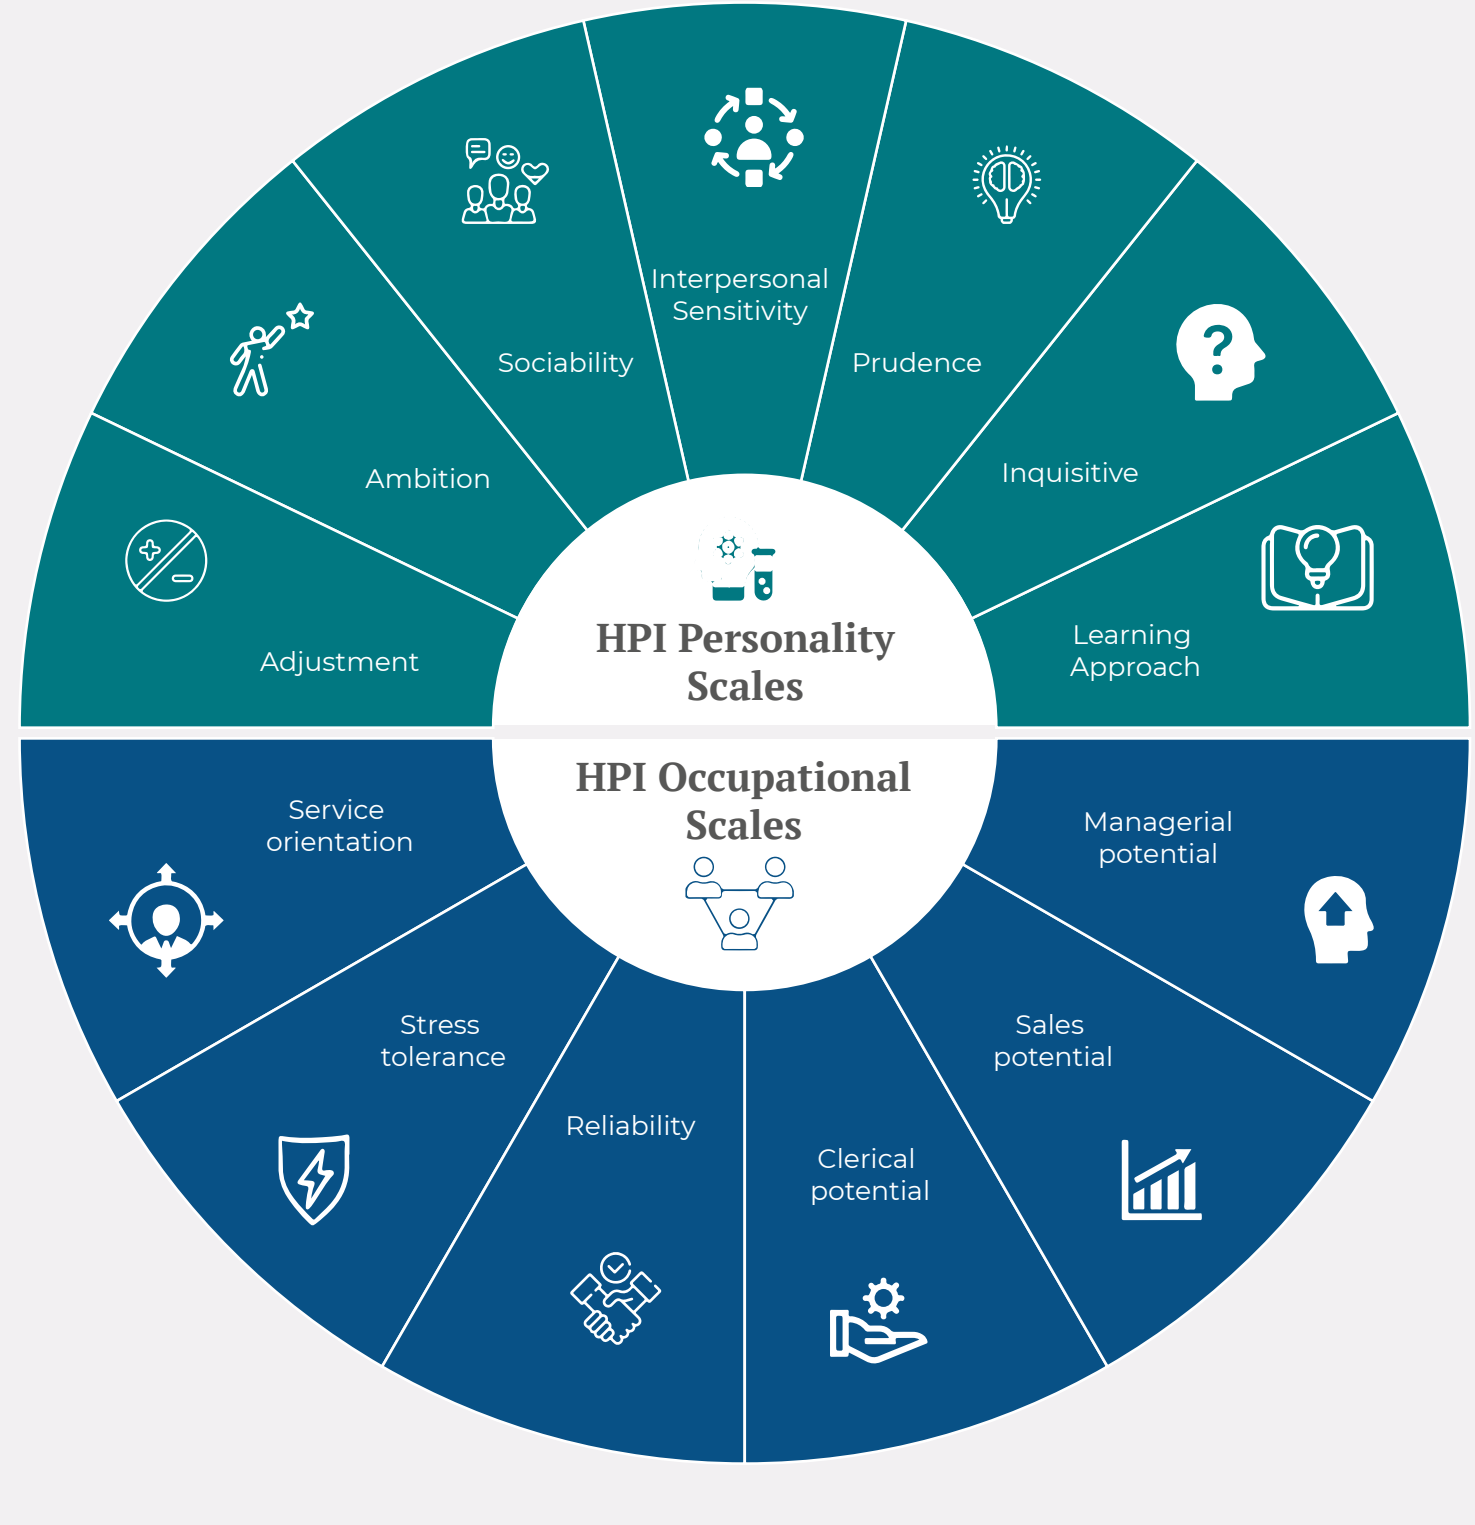

# Hogan Personality Assessments Comparison

|                   | HPI                                | HDS                              | MVPI   |
|-------------------|------------------------------------|----------------------------------|--|
| <b>Assessment</b> | <b>Hogan Personality Inventory</b> | <b>Hogan Development Survey</b>  | <b>Motives, Values, Preferences Inventory</b>                  |
| Acronym           | HPI                                | HDS                              | MVPI   |
| No. of Statements | 206 items                          | 168 items                        | 200 items  |
| Completion Time   | 15-20 minutes                      | 15-20 minutes                    | 15-20 minutes  |
| Measures          | "Bright-side" personality          | "Dark-side" personality          | "Inside" personality   |
| In a nutshell     | Your strengths and success factors | Your potential derailers at work | fit between your goals / values and work environment / culture |

## Hogan Assessment HPI Measurement Scales

## HDS Measurement Scales

## MVPI Measurement Scales