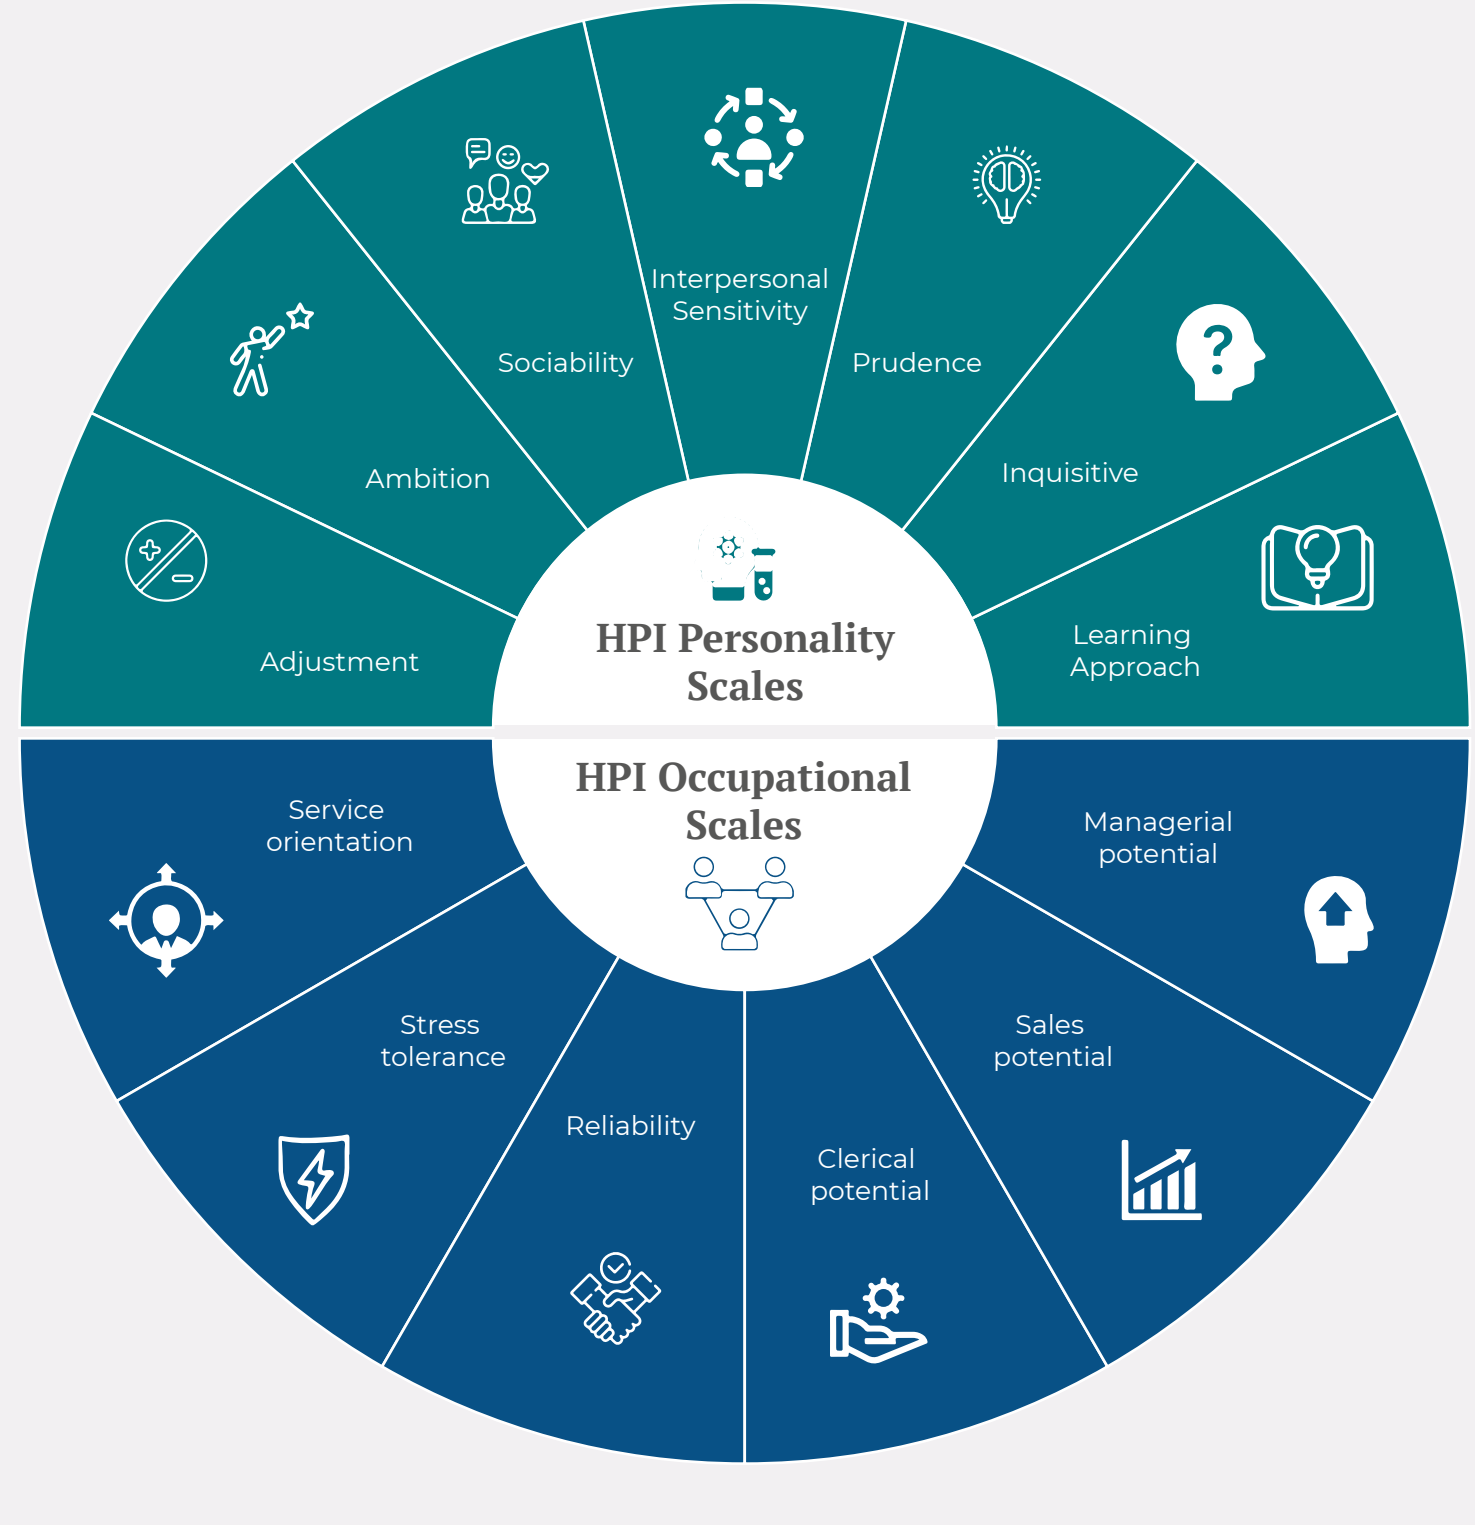

Hogan Personality Assessments Comparison

	HPI	HDS	MVPI
Assessment	Hogan Personality Inventory	Hogan Development Survey	Motives, Values, Preferences Inventory
Acronym	HPI	HDS	MVPI
No. of Statements	206 items	168 items	200 items
Completion Time	15-20 minutes	15-20 minutes	15-20 minutes
Measures	"Bright-side" personality	"Dark-side" personality	"Inside" personality
In a nutshell	Your strengths and success factors	Your potential derailers at work	fit between your goals / values and work environment / culture

Hogan Assessment HPI Measurement Scales

HDS Measurement Scales

MVPI Measurement Scales

Preparation Strategies

Fast Facts (tl;dr)

Test Tips