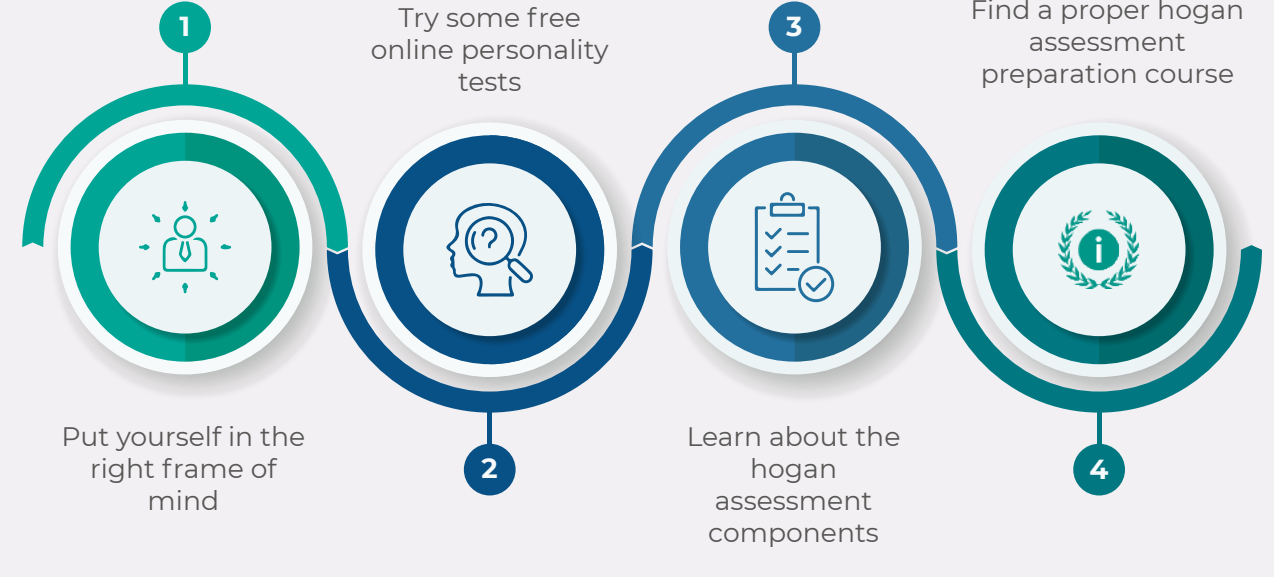

Preparation Strategies