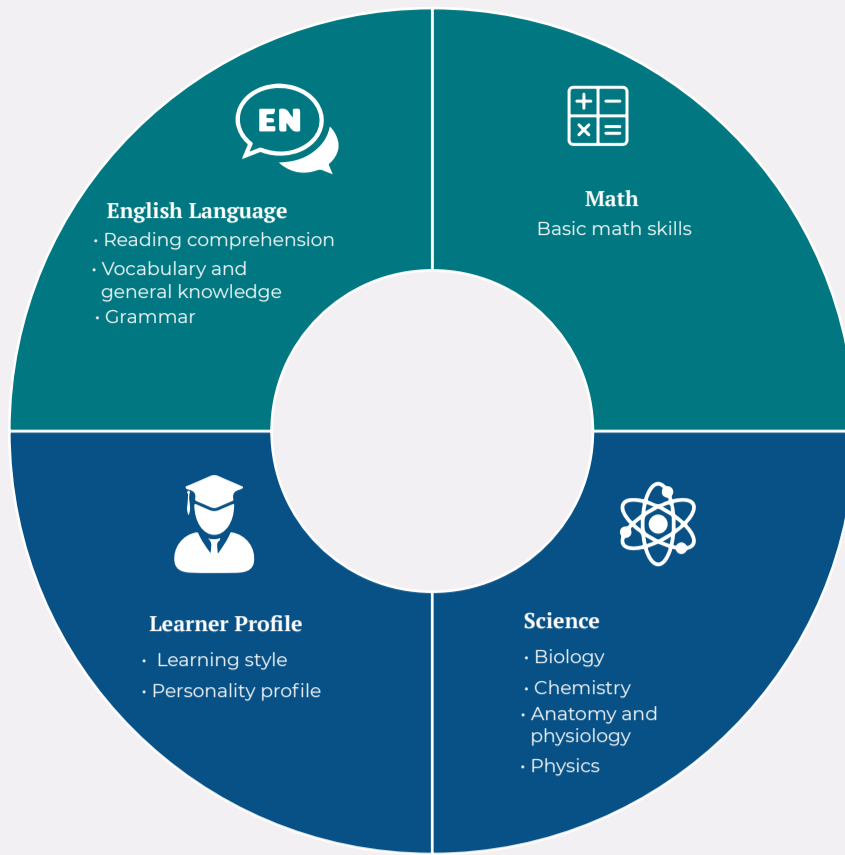

HESI A2 Question Types

“

Each school sets its own passing score for the exam, with most requiring at least a 75%-80% in each section to be considered for admission.

”

HESI A2 Preparation Strategies

HESI A2 Fast Facts (tl;dr)