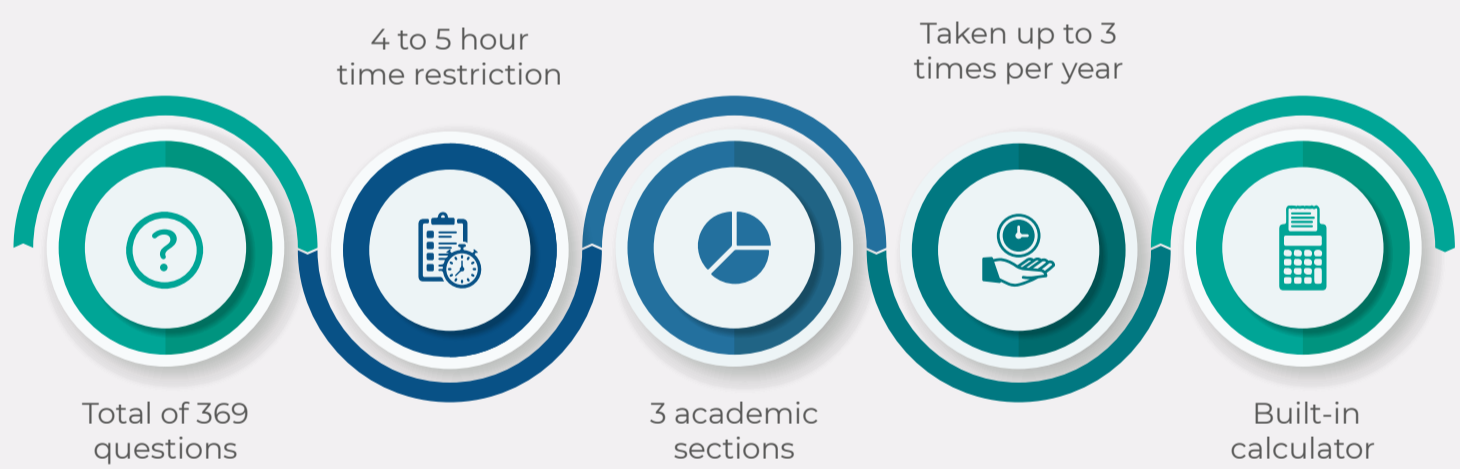

HESI A2 Question Types

“

Each school sets its own passing score for the exam, with most requiring at least a 75%-80% in each section to be considered for admission.

”

HESI A2 Preparation Strategies

HESI A2 Fast Facts (tl;dr)