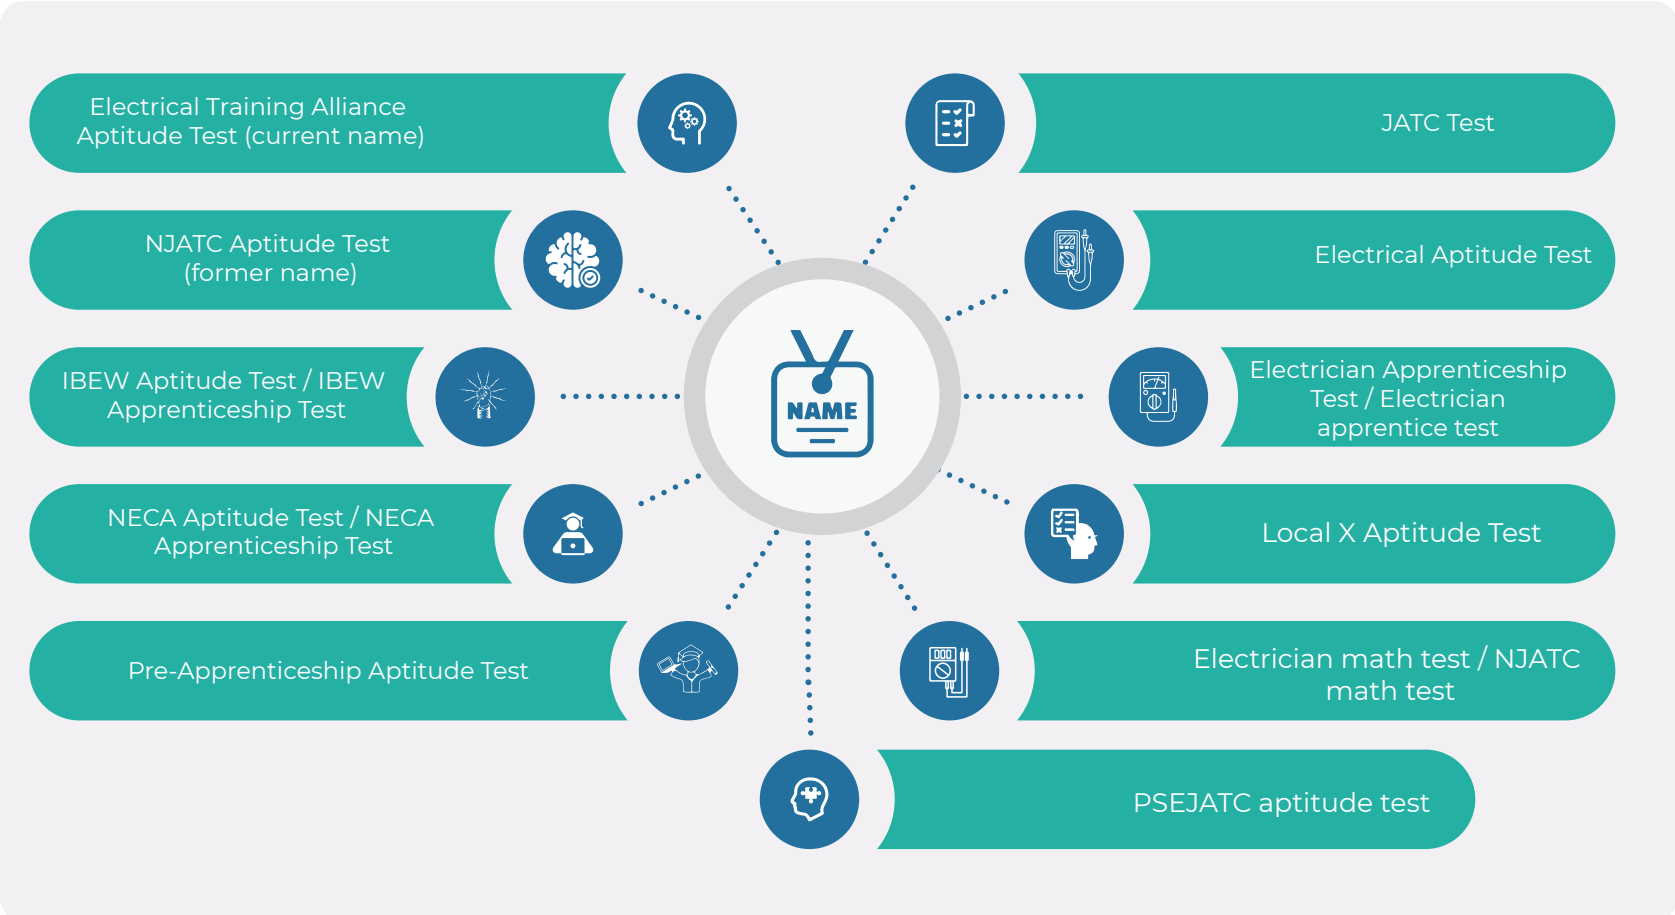

Two Test Sections

Common and Past Names

“ A score of 4 is required to get to the pre-apprenticeship practice test interview round. There is no need to memorize formulas or factual material in order to do well on the test, and previous knowledge of electrical work is not required. ”

IBEW / NJATC Preparation Strategies

IBEW / NJATC Test Features

Fast Facts (tl;dr)

IBEW/NJATC Test Tips

Test Administration