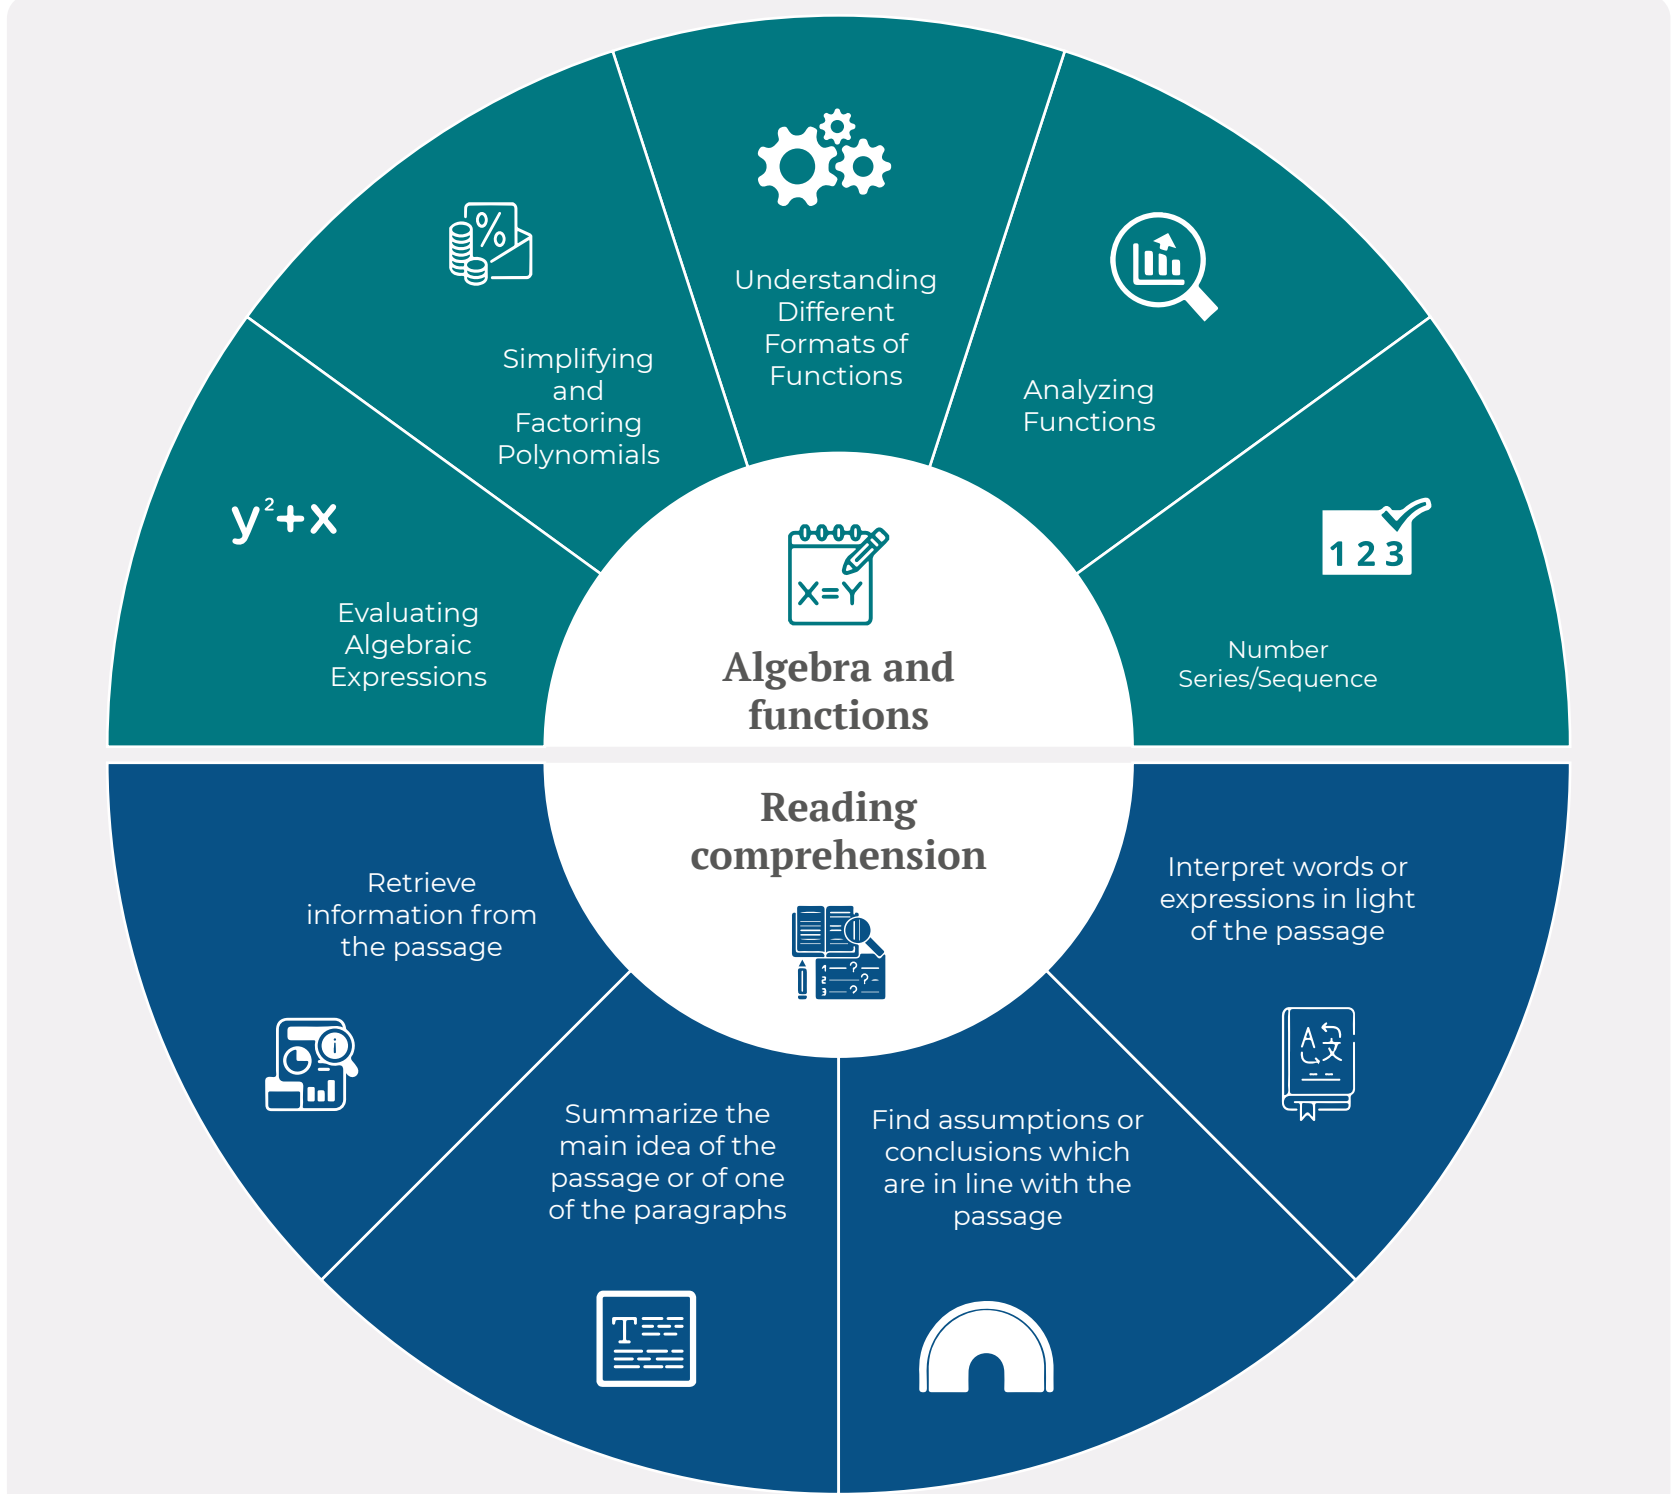

Two Test Sections

Common and Past Names

“ A score of 4 is required to get to the pre-apprenticeship practice test interview round. There is no need to memorize formulas or factual material in order to do well on the test, and previous knowledge of electrical work is not required. ”

IBEW / NJATC Preparation Strategies

IBEW / NJATC Test Features

Fast Facts (tl;dr)

IBEW/NJATC Test Tips

Test Administration