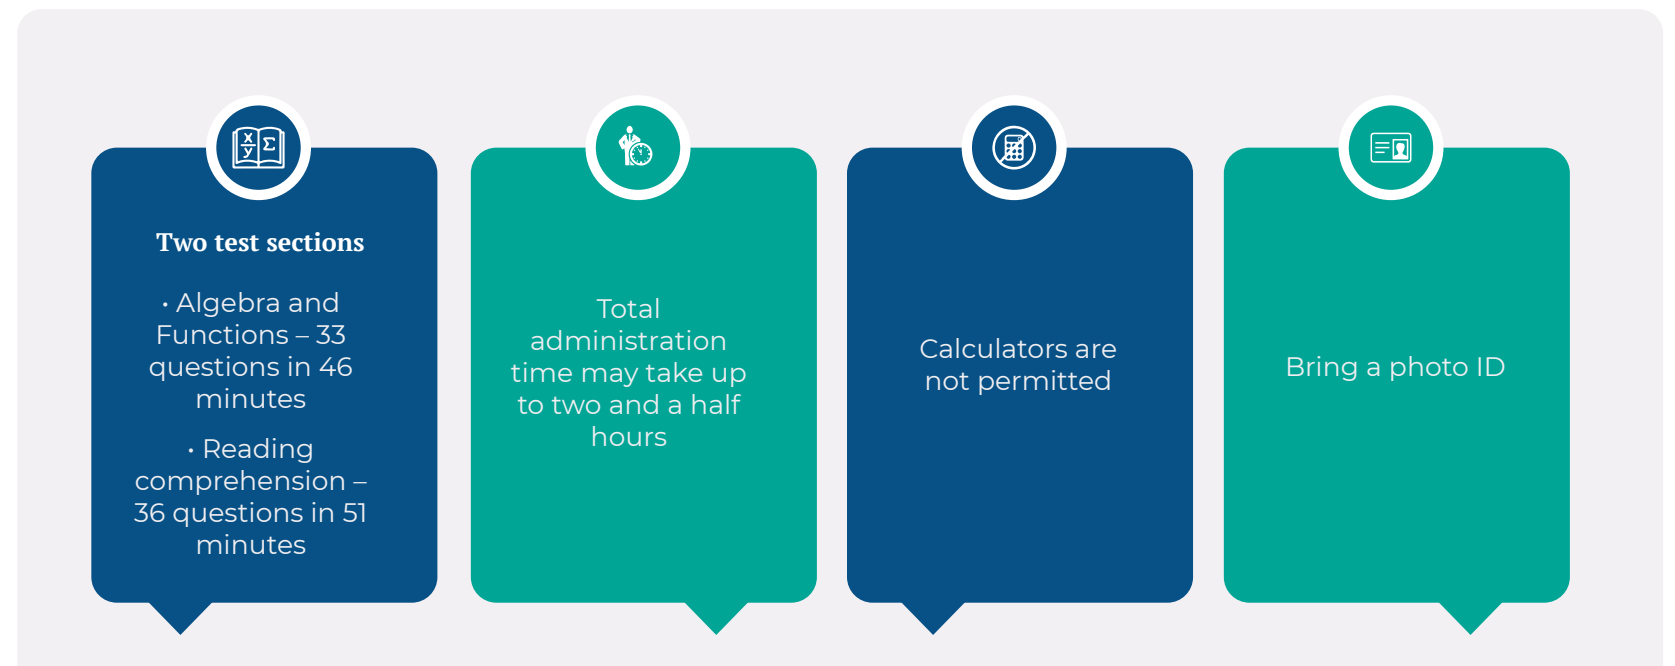

Fast Facts (tl;dr)