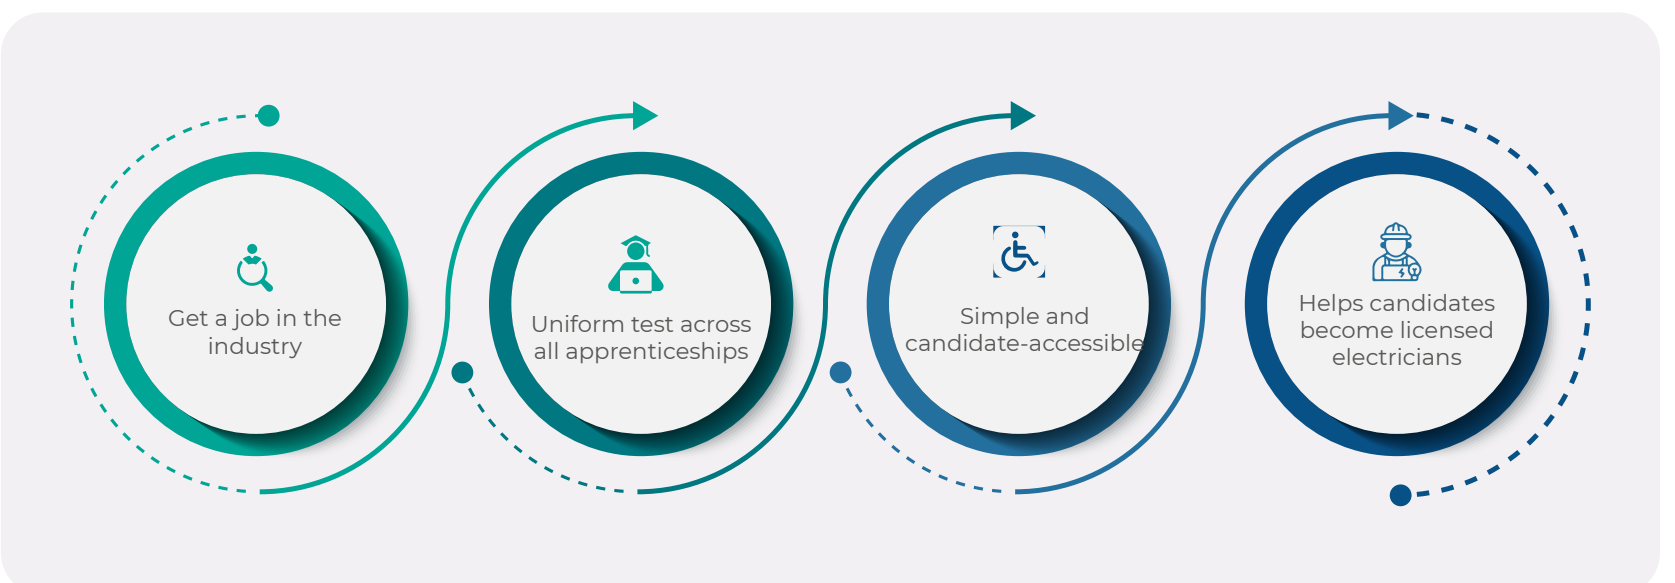

IBEW / NJATC Test Features