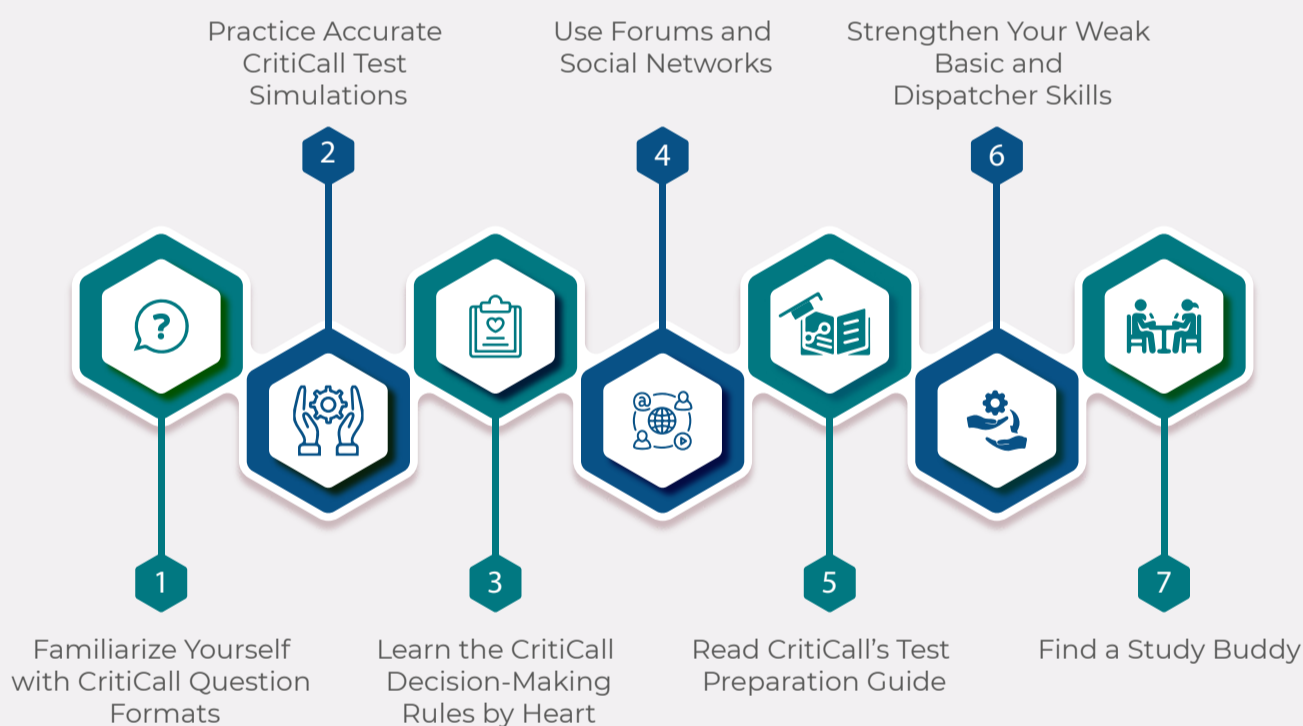

CritiCall Question Types

“ Passing scores for the CritiCall modules range from 57%-70%. Successful candidates demonstrate their ability to respond quickly to simulated emergencies. ”

CritiCall Test Preparation Strategies

CritiCall Test Tips

CritiCall Test Administration