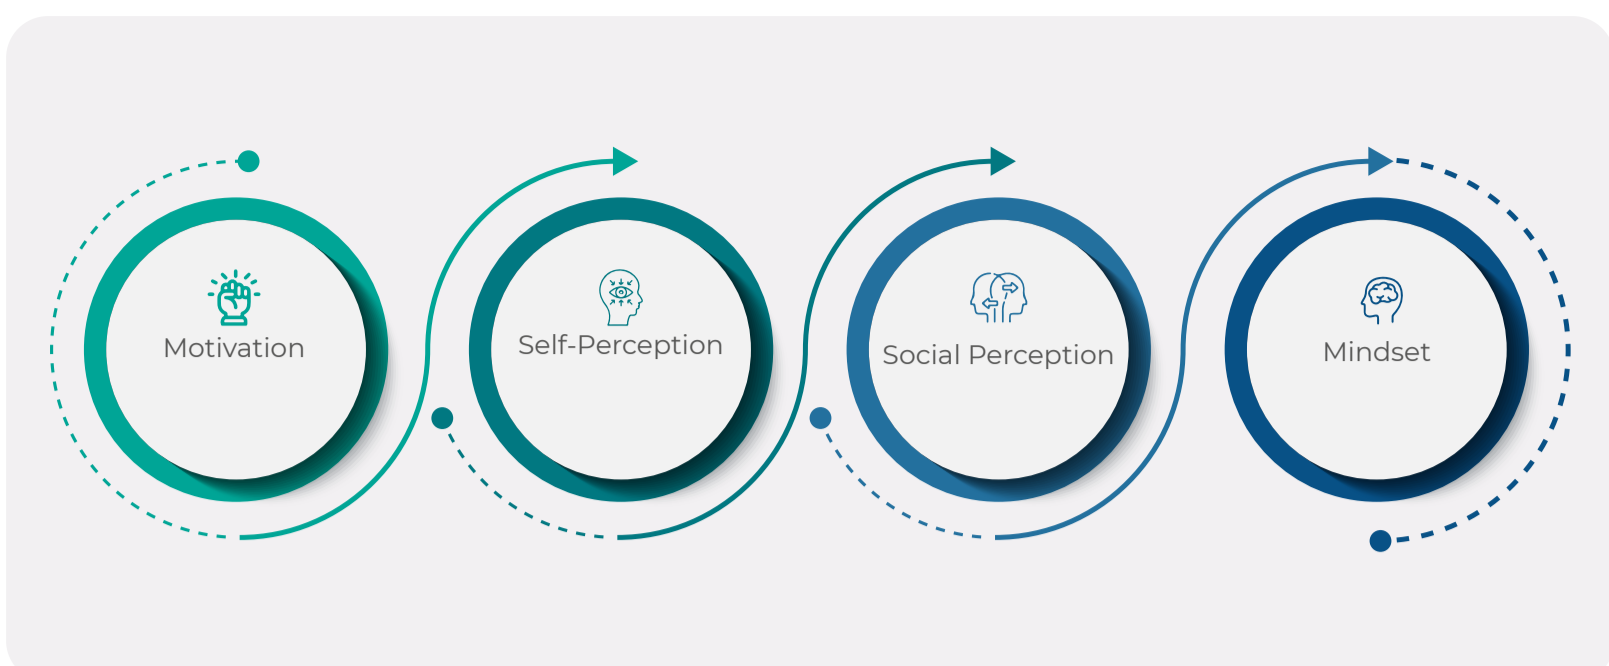

Four Birkman Personality Perspectives

“ The Birkman Assessment questionnaire is mainly made up of true or false statements. While there's no time limit to complete the test, it usually takes about 45 minutes. ”